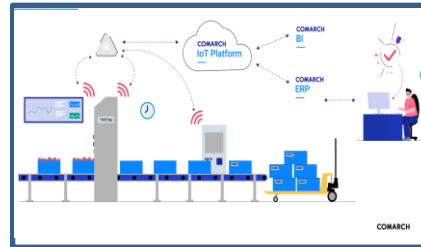

## IIOT SOLUTIONS

Comarch MES is a production digitalization tool which allows manufacturing companies to create a link between the ERP management level and the production floor, where PLC manage directly the machines. The result is an increase in efficiency, energy saving, safety, machines operating life.